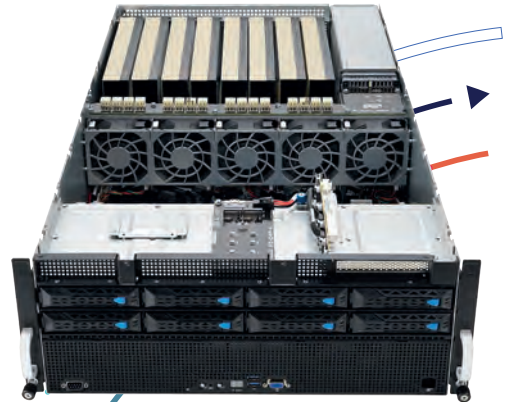

SMARTCOW® EDGE AI SOLUTIONS

Advanced Integration delivers the power of accelerated AI computing embedded in a range of optimized hardware, easy-to-deploy, with software stack and management service, in collaboration with SmartCow, **allowing customers to receive a fully optimized solution for Edge AI Computing.**